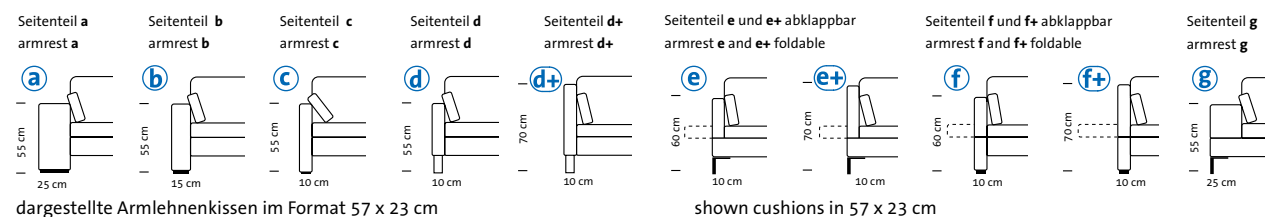

EVERYONE CAN FIND THEIR OWN INDIVIDUAL, PREFERRED RELAXATION POSITION THANKS TO OPTIONAL FEATURES SUCH AS INTEGRATED FOOTRESTS, ROLL CUSHIONS OR FOLDING ARMRESTS. MORE COMFORT IS ALMOST IMPOSSIBLE.

RIGHT: TWO-SEATER IN WARM GREY STRUCTURED FABRIC, WITH DAINTY LOOKING CHROME BRACKET FEET. ONE SMALL ARMREST PAD HAS BEEN ATTACHED TO THE MOUNT AS A HEADREST; THE SEAT HAS BEEN FULLY EXTENDED.

specials

- 10 ARMLEHNEN ZUR WAHL
- ARMLEHNENKISSEN WAHLWEISE IM FORMAT 50 x 40 CM ODER 57 x 23 CM
- KISSEN IN 57 x 23 CM ALS KOPFPOLSTER AUFSTECKBAR
- SITZTIEFENVERSTELLUNG 55 – 70 CM
- 2 SITZHÖHEN, 43 ODER 45 CM
- MIT INTEGRIERTEN KOPFSTÜTZENBÜGELN
- WAHLWEISE MIT ODER OHNE INTEGRIERTE FUSSTÜTZEN IN STOFF- ODER LEDERBEZUG
- OPTIONAL ZUSÄTZLICHE ROLLEN UND KISSEN FÜR KOPF- UND LENDENBEREICH
- VARIABLE SITZ- UND RELAXKONZEPTE FÜR DIVERSE RAUMMASSE
- TEXTILE BEZÜGE ABZIEHBAR

- CHOICE OF 10 ARMREST DESIGNS
- CUSHIONS OPTIONALLY IN 50 x 40 CM OR 57 x 23 CM
- CUSHIONS IN 57 x 23 CM CAN BE ATTACHED TO HEADREST MOUNTS
- SEAT DEPTH ADJUSTABLE FROM 55 – 70 CM
- 2 SEAT HEIGHTS, 43 OR 45 CM
- INTEGRATED HEADREST MOUNTS
- OPTIONALLY INTEGRATED FABRIC- OR LEATHER-COVERED FOOTRESTS
- OPTIONALLY ADDITIONAL ROLL CUSHIONS AND PADS FOR HEAD OR LUMBAR REGION
- VARIABLE SEATING AND RELAXATION CONCEPTS FOR DIFFERENT ROOM SIZES
- ALL FABRIC COVERS ARE REMOVABLE