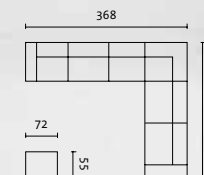

OBEN RECHTS: FEIN GEGLIEDERTES ENSEMBLE ALBA SYSTEM/O IN UNKONVENTIONELLER U-FORM. IDEAL ZUM SITZEN, LOUNGEN UND LIEGEN. BESTEHEND AUS BASISELEMENT, ZWEISITZIGEM ANBAUELEMENT UND LONGCHAIR RECHTS. SCHMALE, KLAPPBARE ARMLEHNEN (E) SOWIE ZUSÄTZLICHE KOPFSTÜTZE. MIT GRAZILEN CHROMWINKELFÜSSEN UND BEZÜGEN IN LEDER.

TOP RIGHT: THIS ELEGANTLY STRUCTURED, UNCONVENTIONALLY U-SHAPED ALBA SYSTEM/O ARRANGEMENT IS IDEAL FOR SITTING, LOUNGING OR LYING ON. CONSISTS OF ONE BASIC ELEMENT, A SEPARATE TWO-SEATER ELEMENT AND LONG-CHAIR RIGHT. WITH SLIM, FOLDABLE ARMRESTS (E), ADDITIONAL HEADREST AND GRACEFUL CHROME BRACKET FEET AND LEATHER COVERS.