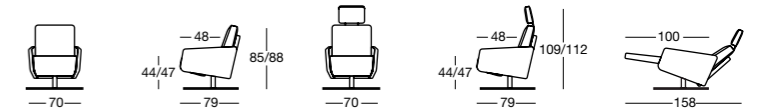

- Slim silhouette
- Compact armchair with foot and back adjustment
- Release lever in polished chrome
- Individually adjustable back and footrest
- Available as an electric (cordless with battery) or manual model
- Electric with heart-balance position
- Visible manual button in aluminium look or anthracite aluminium look
- Can be rotated 360°
- Fold-out and height-adjustable neck cushion, which can be stored in the back cushion (not available for model 1303.130)
- Star base in polished chrome, smoked chrome, brushed chrome or bronze
- The feet are also available in other colours as special model
- Seat height 44 or 47 cm

# 1303/1313 NANO

Fauteuil mit Relaxfunktion manuell, Rancho schwarz, Sternfuss chrom glanz

Fauteuil  
Fauteuil  
Armchair

Fauteuil mit Relaxfunktion manuell, elektrisch  
Fauteuil avec fonction détente (commande manuelle ou électrique)  
Armchair with manual or electric relax feature

Fauteuil mit Relaxfunktion large manuell, elektrisch  
Fauteuil avec fonction détente large (commande manuelle ou électrique)  
Armchair with manual or electric relax feature large

Large: Rücken + 6 cm / Dossier + 6 cm / Back + 6 cm