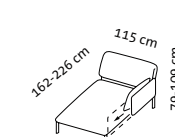

roro medium – the original since 1998

Design Roland Meyer-Brühl

Lc 115 r

Sitzhöhe: 43 cm
seat height: 43 cm