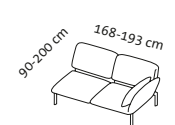

roro medium – the original since 1998

Design Roland Meyer-Brühl

2mDs r

Sitzhöhe: 43 cm
seat height: 43 cm