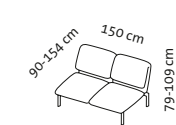

roro medium – the original since 1998

Design Roland Meyer-Brühl

Ze 150

Sitzhöhe: 43 cm
seat height: 43 cm