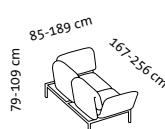

roro small – the original since 1998

Design Roland Meyer-Brühl

Eas l

Sitzhöhe: 43 cm
seat height: 43 cm