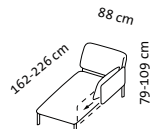

roro small – the original since 1998

Design Roland Meyer-Brühl

Lc 88 r

Sitzhöhe: 43 cm
seat height: 43 cm