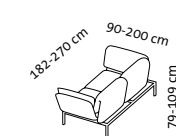

roro medium – the original since 1998

Design Roland Meyer-Brühl

Eas r

Sitzhöhe: 43 cm
seat height: 43 cm