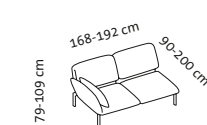

roro medium – the original since 1998

Design Roland Meyer-Brühl

2mDs l

Sitzhöhe: 43 cm
seat height: 43 cm