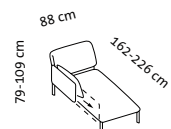

roro small – the original since 1998

Design Roland Meyer-Brühl

Lc 88 l

Sitzhöhe: 43 cm
seat height: 43 cm