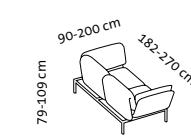

roro medium – the original since 1998

Design Roland Meyer-Brühl

Eas l

Sitzhöhe: 43 cm
seat height: 43 cm