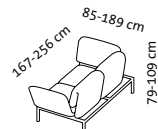

roro small – the original since 1998

Design Roland Meyer-Brühl

Eas r

Sitzhöhe: 43 cm
seat height: 43 cm