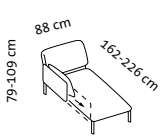

roro medium – the original since 1998

Design Roland Meyer-Brühl

Lc 88 l

Sitzhöhe: 43 cm
seat height: 43 cm