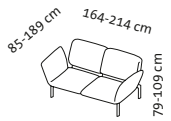

Eas l

Eas r

Lc 88 l + 2mDs r

2mDs l + Lc 88 r

Eas l + 2mDs r

2mDs l + Eas r

Lc 88 l + Ze 150 + Lc 88 r

Sitzhöhe: 45 cm
seat height: 45 cm

roro small – the original since 1998

Design Roland Meyer-Brühl

1 Mfs r

1 Mfs l

Ze 65

1

E

2m2Ds

Sitzhöhe: 43 cm
seat height: 43 cm

roro medium – the original since 1998

Design Roland Meyer-Brühl

2m2Ds medium

1 Mfs r

1 Mfs l

Ze 75

E